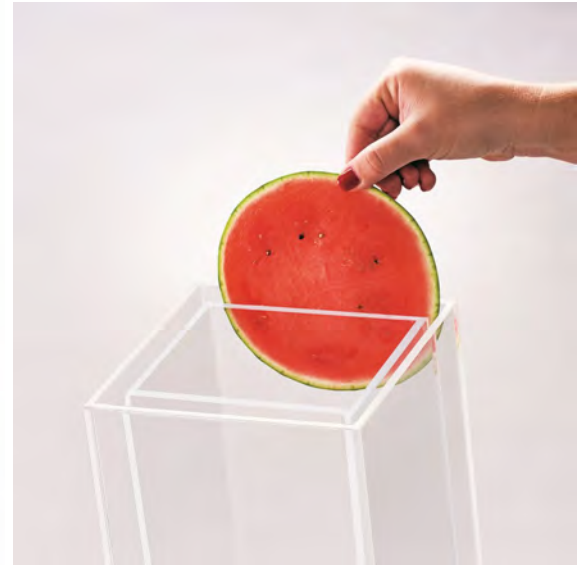

Dispenser with Decorative / INFUSION WALL

3697-3-60

3697-3-96

3/8" slot for fruit

Item: 3697-3-60 (Bamboo) | 3697-3-96 (Midnight Bamboo)

- Overall Product Dimensions: 8 1/4"W x 9 3/4"D x 25 3/4"H
- Product Break Down:
 - Base Made of: Bamboo
 - Beverage Tank Made of: Acrylic
 - 3 Gallon capacity
 - Infuses liquids
 - Fruit must be thinly sliced
 - Removable inner chamber for easy cleaning
 - Care Instructions for Bases: Wipe with soft cloth or use mild wood cleaner such as Pledge. For added care use PLUSH Wood Cleaner and Restorer
 - Care Instructions for Beverage Tanks: Hand wash with mild detergent
- Country of Origin: Mexico